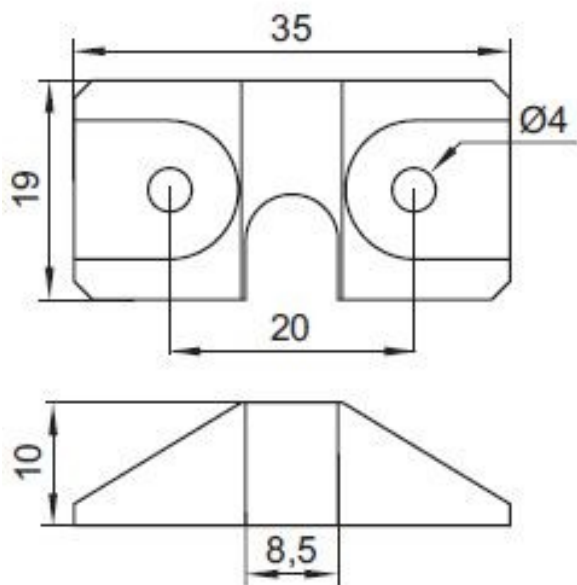

PRODUCT SHEET

Description:

Drawer Stop Plastic For Central Locks, Black, cc 20mm

Item number:

14.02.010-0

Units	Box	Carton	HS Code	Barcode
Pcs.	200	2000	3926300090	 5704866033770

SISO A/S

Mileparken 11
DK-2740 Skovlunde
Denmark
VAT: DK 24786013

Phone +45 45 830 900

www.siso.dk
siso@siso.dk

Danske Bank
Nytorv Branch
Copenhagen
SWIFT: DABADKKK

Account no.
4180 3112 112936
IBAN Account
DK7230003112112936